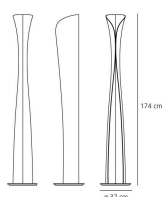

Watt	Color	Code	Product name
230W	☒	1368010A	Cadmo Floor - Black/White
+ 20W	☐	1368020A	Cadmo Floor - White/White