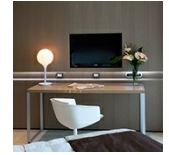

› Golf Hotel