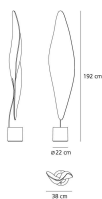

### Cosmic Leaf

"It appears as a digital leaf from another World , embedded with scales like a reptile or an insect which gather light and shadow on its body to seduce a mate." Floor lamp, with matching table, recessed and suspension versions. Available with halogen or metal halide source. Materials: chromed steel structure; body lamp-diffuser in transparent methacrylate with texture; painted metal lighting unit.

Transparent  
○

HALO Floor

 N/D° IP20

W	Dimensions	Luminous Flux (lm)	Color	Code	Product name
100W	H 192 cm	977lm	○	1504010A	Cosmic Leaf - Halo