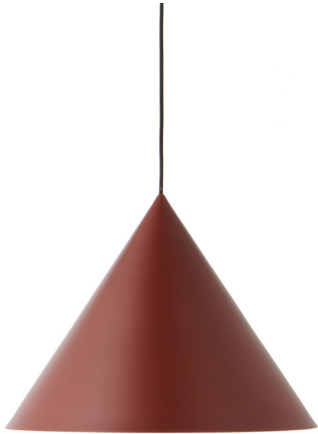

FRANDSEN

WWW.FRANDSEN.COM

BENJAMIN PENDANT | MATT

Art.no. 1493 66001 | ø30 cm

Art.no. 1532 66001 | ø46 cm

White (matt). White cord

DESIGNER

BENNY FRANDSEN | FRANDSEN

SINCE 1968 BENNY FRANDSEN HAS BEEN DESIGNING LAMPS. BENNY FRANDSEN HAS WON SEVERAL INTERNATIONAL DESIGN AWARDS. THE MOST ICONIC DESIGN THAT BENNY FRANDSEN HAS DESIGNED IS THE BALL SERIES.

SPECIFIKATIONS

MEASUREMENTS

Diameter: 30 cm. Height: 22 cm

Diameter: 46 cm. Height: 35 cm

CORD

300 cm fabric

CEILING CANOPY

Metal (same colour as pendant)

SOCKET / BULB (NOT INCL.)

E27 max. 25W

P

FRANDSEN

WWW.FRANSEN.COM

BENJAMIN PENDANT | MATT

Art.no. 1532 5005001 | ø46 cm
Dust Red (matt). Black cord

Art.no. 1493 276001 | ø30 cm
Art.no. 1532 276001 | ø46 cm
Grey (matt). Grey cord

Art.no. 1493 65001 | ø30 cm
Art.no. 1532 65001 | ø46 cm
Black (matt). Black cord