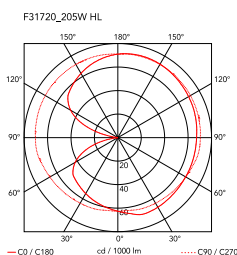

IC Lights Table 2

by Michael Anastassiades , 2014

Table lamp providing diffused light. Frame in brass, brushed and transparent varnished or chrome steel. Blown glass opal diffuser. Dimmer on the power chord.