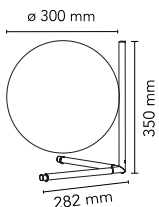

IC Lights Table 2

by Michael Anastassiades , 2014

Table lamp providing diffused light. Frame in brass, brushed and transparent varnished or chrome steel. Blown glass opal diffuser. Dimmer on the power chord.

Mounting	Table
Environment	Indoor
Weight	3.6 Kg
Light sources available	1 x LED 13W E27 1400lm 3000K [e] cod. RF25535 Dimmable 1 x LED 17W E27 1900lm 2700K [e] cod. RF26259 Dimmable 1 x LED 17W E27 2000lm 3000K [e] cod. RF26258 Dimmable 1 x LED 15W E27 2000lm 2700K [e] cod. RF28665 Dimmable