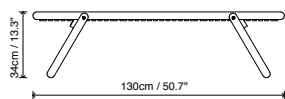

### Weights and volumes

Product weight (kg)	5,8
Nett. weight product including packaging (kg)	7
Nett. Size packaging (cm) (d x w x h)	58 x 132 x 8

Product weight (lb)	12,8
Nett. weight product including packaging (lb)	15,4
Nett. Size packaging (inches) (w x d x h)	52,0 x 22,8 x 3,1

### Product measurements