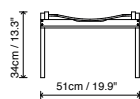

### Weights and volumes

Product weight (kg)	5,8
Nett. weight product including packaging (kg)	7
Nett. Size packaging (cm) (d x w x h)	58 x 132 x 8

Product weight (lb)	12,8
Nett. weight product including packaging (lb)	15,4
Nett. Size packaging (inches) (w x d x h)	52,0 x 22,8 x 3,1

### Product measurements