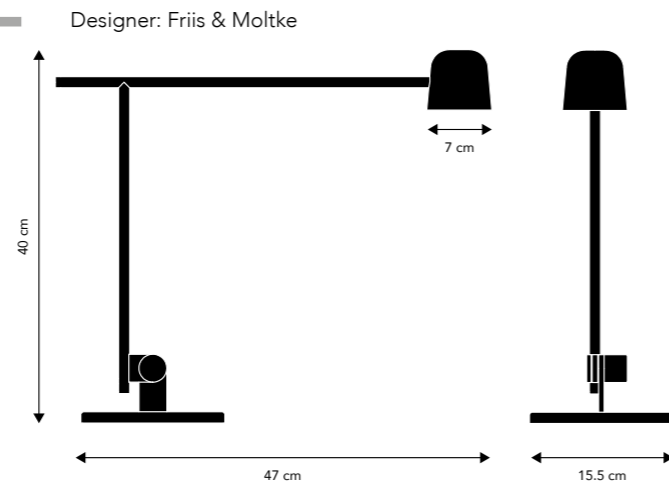

<< Back to contents

SATELLITE

Metal table lamp.

Cord:
200 cm black PVC

On/off:
On/off dimmer on shade

Socket/bulb (non-replaceable):
Integrated LED. Optoga 4W LED
Energy Class A+
Learn more about e.g. Kelvin, Lumen, Watt - see our homepage. Click [here](#).

Weight:
2.5 kg.

Box dimensions:
51x45x21 cm
4.0 kg. gross

Assembly Instructions:
See and/or download [here](#).

High resolution images:
If you need high resolution images - see our images of this model [here](#).

Instagram ready images.
The correct format for Instagram images can be downloaded [here](#).

Art.no. 108682