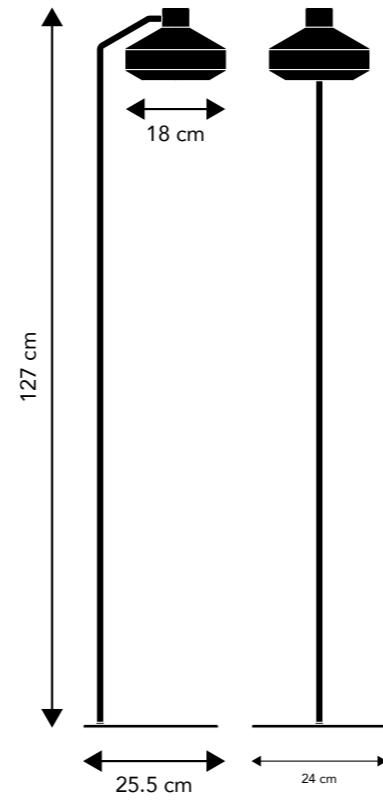

<< Back to contents

MAYOR

Designer: Toni Rie (2020)

Metal floor lamp.

Cord:
300 cm black fabric

On/off:
Foot switch on cord

Socket/bulb (not incl.):
E14 max 25W
Learn more about e.g. Kelvin, Lumen, Watt - see our homepage. Click [here](#).

Recommended bulb:
E14 2.2W: art.no. 110200. Megaman LED T-lamp. (Energy class A++)

Weight:
4.2 kg.

Box dimensions:
29x13x74 cm
5.2 kg. gross

Assembly Instructions:
See and/or download [here](#).

High resolution images:
If you need high resolution images - see our images of this model [here](#).

Instagram ready images.
The correct format for Instagram images can be downloaded [here](#).

Art.no. 118473