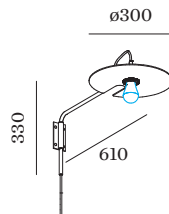

WEVER & DUCRÉ
LIGHTING

MIRRO 1.0 EXTENDED

6331E8GB0

Project

Type

Notes

Quantity

Date

GENERAL

Wall

Surface

Jet Black + Light Gold

IP20

Interior

LED

Lamp A60

E27

Socket E27

4-15 W

PHYSICAL

Diameter 300 mm

Height 610 mm

0.7 kg

cable plug with dimmer

Tilt min 35°

Tilt max 35°

ELECTRICAL

220 - 240 V

PC2