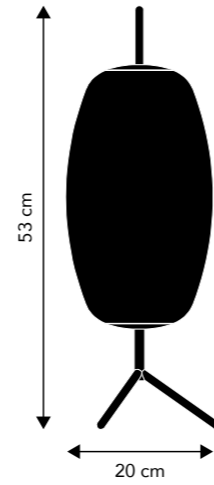

<< Back to contents

SILK

Designer: Frandsen Design Studio

Table lamp. Brass base. Opal white glass shade.

Cord:
250 cm black fabric

On/off:
Switch on cord

Socket/bulb (not incl.)
E14 max. 25W
Learn more about e.g. Kelvin, Lumen, Watt - see our homepage. Click [here](#).

Recommended bulb:
Art.no. 112934: Megaman Lilleput (opal white) E14 LED 7W (Energy class A+)
Art.no. 114478: Philips Corepro Lustre (opal white) E14 LED 5.5W (Energy class A+).

Weight:
2.0 kg.

Box dimensions:
25x50x33 cm
2.9 kg. gross

Assembly Instructions:
See and/or download [here](#).

Press release:
Please feel free to use our press release. Click [here](#).

High resolution images:
If you need high resolution images - see our images of this model [here](#).

Instagram ready images.
The correct format for Instagram images can be downloaded [here](#).

Art.no. 101449