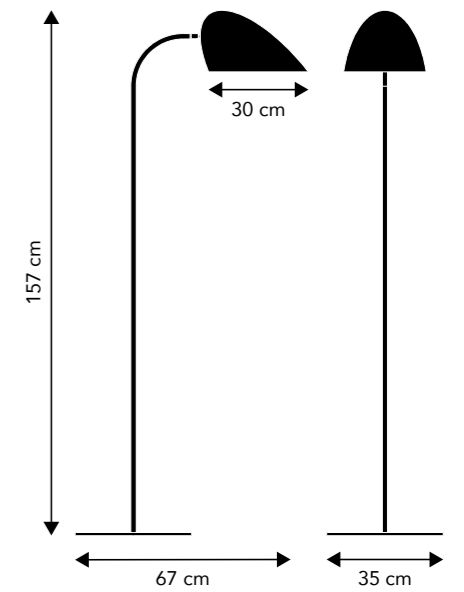

Floor lamp: art.no. 104351