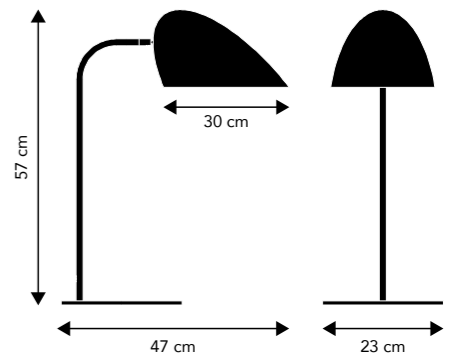

Floor lamp: art.no. 104351