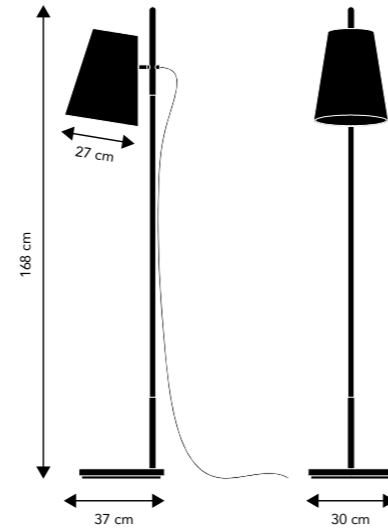

<< Back to contents

HIDEOUT

Designer: Toni Rie

Floor lamp. Oak and metal.

Cord:
400 cm fabric

On/off:
Foot switch on cord

Socket/bulb (not incl.):
E27 max 60W
Learn more about e.g. Kelvin, Lumen, Watt - see our homepage. Click [here](#).

Weight:
6.2 kg.

Box dimensions:
Arm: 7.5x150x7 cm. 1.5 kg. gross.
Shade: 35x41x35 cm. 6.2 kg. gross.

Assembly Instructions:
See and/or download [here](#).

High resolution images:
If you need high resolution images - see our images of this model [here](#).

Instagram ready images:
The correct format for Instagram images can be downloaded [here](#).

Arm. oak. Black metal: art.no.: 108000
Shade: black fabric: art.no.: 107995