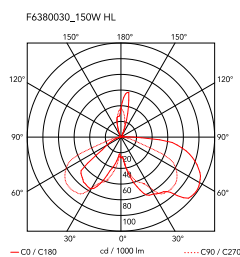

<b>Mounting</b>	Table
<b>Environment</b>	Indoor
<b>Weight</b>	7.9 Kg
<b>Light sources available</b>	1 x RF29186 LED 10W E27 3000K A70 [e] 965lm Dimmable 1 x RF28782 LED 10W E27 2700K A70 [e] 965lm Dimmable
<b>Emergency</b>	Without
<b>Switching</b>	ON-OFF dimmer with sensor located on marble base
<b>Dimmer</b>	Included
<b>Voltage</b>	220-250V
<b>Power</b>	MAX 150W
<b>Battery</b>	No
<b>Supply included</b>	No