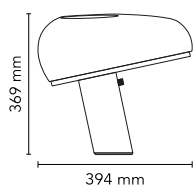

## Snoopy

by Achille & Pier Giacomo Castiglioni , 1967

Table lamp giving direct light with enamelled metal reflector and white Carrara's marble base. It was designed by Achille e Pier Giacomo Castiglioni in 1967.

<b>Mounting</b>	Table
<b>Environment</b>	Indoor
<b>Weight</b>	7.9 Kg
<b>Light sources available</b>	1 x RF29186 LED 10W E27 3000K A70 [e] 965lm Dimmable 1 x RF28782 LED 10W E27 2700K A70 [e] 965lm Dimmable
<b>Emergency</b>	Without
<b>Switching</b>	ON-OFF dimmer with sensor located on marble base
<b>Dimmer</b>	Included
<b>Voltage</b>	220-250V
<b>Power</b>	MAX 150W
<b>Battery</b>	No
<b>Supply included</b>	No