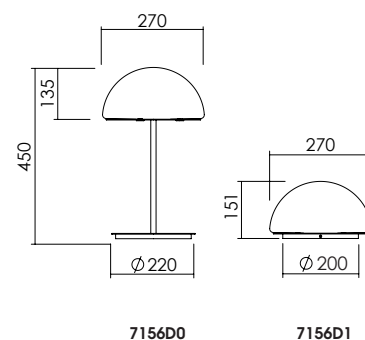

## LUNA Table lamp

Table lamp with metal body and glass diffuser in semi-spheric shape.

*Lampada da tavolo con corpo in metallo e diffusore semisferico in vetro.*

LIGHT SOURCE | FONTE LUMINOSA

DIMENSIONS | DIMENSIONI

G9 max 5W LED

IP20

FINISHES | FINITURE

CODE | CODICE

Body | Corpo

Shade | Paralume

**BL**  
Polished Copper  
Rame Lucido

**.00**  
Transparent glass  
Vetro trasparente