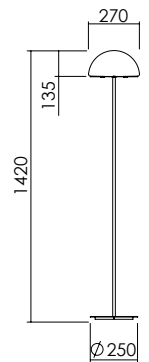

LUNA Floor lamp

Floor lamp with metal body and glass diffuser in semi-spheric shape.

Lampada da terra con corpo in metallo e diffusore semisferico in vetro.

LIGHT SOURCE | FONTE LUMINOSA

DIMENSIONS | DIMENSIONI

G9 max 5W LED

IP20

7157E0

FINISHES | FINITURE

CODE | CODICE

Body | Corpo

Shade | Paralume

BL
Polished Copper
Rame Lucido