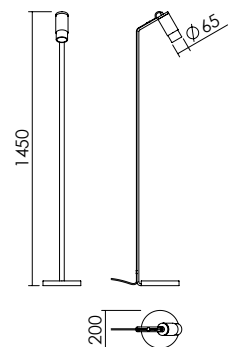

MAXTUBI Floor lamp

Floor lamp with black fabric cable and metal body available in different finishes. Cylindrical diffuser made of transparent glass.

Lampada da terra con cavo in tessuto nero e corpo in metallo disponibile in finiture diverse. Diffusore cilindrico in vetro trasparente.

LIGHT SOURCE | FONTE LUMINOSA

DIMENSIONS | DIMENSIONI

GU10 max 6W LED

IP20  

7117E1

FINISHES | FINITURE

CODE | CODICE

Body | Corpo