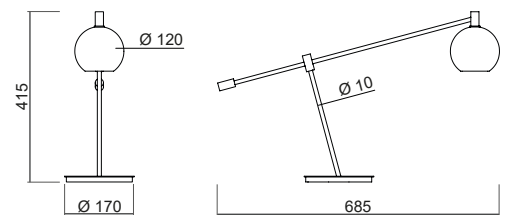

BOLLA Desk Lamp

Desk lamp with black tubular body, transparent glass shade and steel details in different finishes.

Lampada da tavolo con corpo tubolare nero, paralume in vetro trasparente e dettagli metallici in diverse finiture.

LIGHT SOURCE | FONTE LUMINOSA

DIMENSIONS | DIMENSIONI

G9 max 5W LED

IP20  

7113D0

FINISHES | FINITURE

CODE | CODICE

Body | Corpo