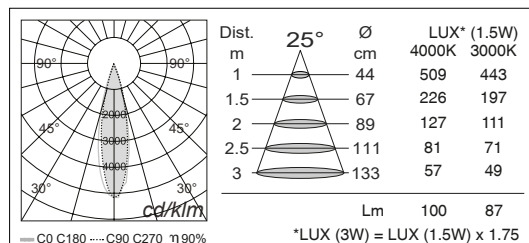

STAR EFFECT

This luminaire contains built-in LED lamps.

The lamps cannot be changed in the luminaire.

**LED**

A++ A+ A C D E

NEXOLUCE 874/2012

MAIN CODE CODICE BASE	RELEASE EDIZIONE	LIGHT COLOR COLORE LUCE	WATT WATT	OPTIC OTTICA	CONTROLLO CONTROL	FRAME COLOR COLORE
2107	.1	B 3000K	.01 1.5W	.A 6°	1 ON/OFF	.G STAIN. STEEL / INOX
		C 4000K	.03 3W	.C 12°		
		L BLUE FILTER		.E 25°		
		* others on request / altri su richiesta		.I 48°		
				AO STAR		