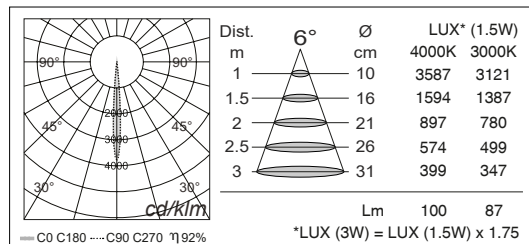

STAR EFFECT

This luminaire contains built-in LED lamps.

The lamps cannot be changed in the luminaire.

**LED**

A++ A+ A C D E

NEXOLUCE 874/2012

MAIN CODE CODICE BASE	RELEASE EDIZIONE	LIGHT COLOR COLORE LUCE	WATT WATT	OPTIC OTTICA	CONTROLLO CONTROL	FRAME COLOR COLORE
2107	.1	B 3000K	.01 1.5W	.A 6°	1 ON/OFF	.G STAIN. STEEL / INOX
		C 4000K	.03 3W	.C 12°		
		L BLUE FILTER		.E 25°		
		* others on request / altri su richiesta		.I 48°		
				AO STAR		