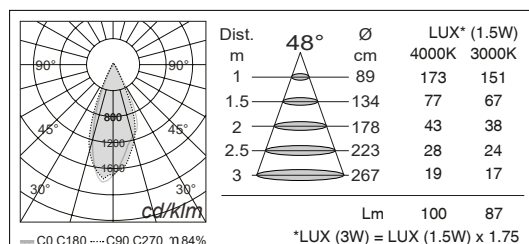

STAR EFFECT

This luminaire contains built-in LED lamps.

The lamps cannot be changed in the luminaire.

**LED**

A++ A+ A C D E

NEXOLUCE 874/2012

MAIN CODE CODICE BASE	RELEASE EDIZIONE	LIGHT COLOR COLORE LUCE	WATT WATT	OPTIC OTTICA	CONTROLLO CONTROL	FRAME COLOR COLORE
2107	.1	B 3000K	.01 1.5W	.A 6°	1 ON/OFF	.G STAIN. STEEL / INOX
		C 4000K	.03 3W	.C 12°		
		L BLUE FILTER		.E 25°		
		* others on request / altri su richiesta		.I 48°		
				AO STAR		