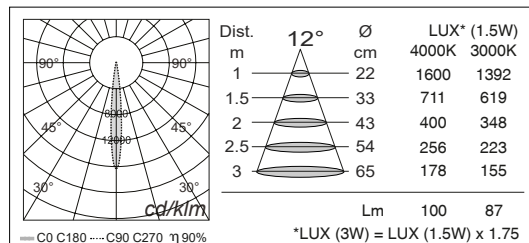

STAR EFFECT

This luminaire contains built-in LED lamps.

The lamps cannot be changed in the luminaire.

**LED**

A++ A+ A C D E

NEXOLUCE 874/2012

MAIN CODE CODICE BASE	RELEASE EDIZIONE	LIGHT COLOR COLORE LUCE	WATT WATT	OPTIC OTTICA	CONTROLLO CONTROL	FRAME COLOR COLORE
2107	.1	B 3000K	.01 1.5W	.A 6°	1 ON/OFF	.G STAIN. STEEL / INOX
		C 4000K	.03 3W	.C 12°		
		L BLUE FILTER		.E 25°		
		* others on request / altri su richiesta		.I 48°		
				AO STAR		