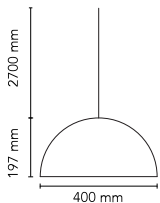

Skygarden Small

by Marcel Wanders studio , 2021

Hanging lamp with diffuse light. Plaster dome with white interior and exterior finishes in the following colours: rust, shiny black, shiny white, or opaque gold. Dome support in aluminium alloy. Diffuser in blown milk glass. Decoration in photoengraved and deep drawn stainless steel. Polycarbonate rose in the same colour as the dome.

Mounting	Pendant
Environment	Indoor
Weight	5 Kg Kg
Light sources available	1 x RF26261 LED 10W E14 800lm 2700K [e] Dimmable 1 x RF26260 LED 10W E14 900lm 3000K [e] Dimmable 1 x RF30263 LED 8W E14 900lm 2700K [e] Dimmable 1 x RF30264 LED 8W E14 700lm 3000K [e] Dimmable
Emergency	Without
Voltage	220-250V
Power	MAX 10W
Battery	No
Supply included	No
Cord Length	2700 mm mm
Materials	Plaster, Glass, Stainless steel
Colors	<ul style="list-style-type: none"> F6405044 - Gold F6405047 - Rust F6405030 - Black F6405009 - White F6405031 - Matt Black