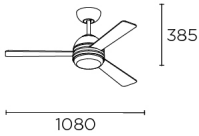

Kai

Jordi Blasi

30-7999-14-F9

Fan IP20 Kai E27 8W White White

TECHNICAL FEATURES

Power (W) : Max. power 8W

Total power consumption of light (W) : 8W

Structure material : Steel

LUMINOTECHNIC FEATURES

Lampholder: 2 x E27

VENTILATION FEATURES

Blade material: PLY

Blade finish: White

Maximum sound level (dB): 44

Minimum sound level (dB): 37

Airflow: 4800