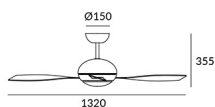

TECHNICAL FEATURES