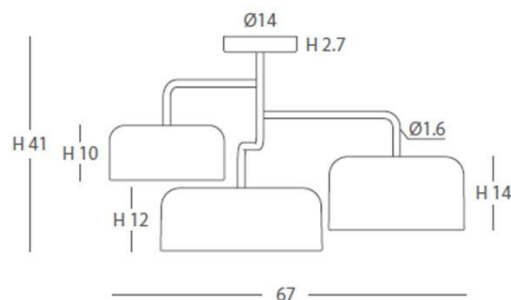

A pendant design inspired by a clover, is supplied in various heights, made up of a metal shaft supporting three metal lampshades from the POT series.

TONO 27810/75 27810/75L

REF.
27810/75

SEMITECHO/ SEMI FLUSH CEILING LIGHT
IP20

MATERIAL
Metal y acrílico/
Metal & acrylic

ACABADO/ FINISH
Estructura: blanco o negro mate/
Frame: white or matt black

INSTALACIÓN/ INSTALLATION
E27 LED 5x15W Ø6cm 

EEL: 

REF.
27810/75L

SEMITECHO/ SEMI FLUSH CEILING LIGHT
IP20