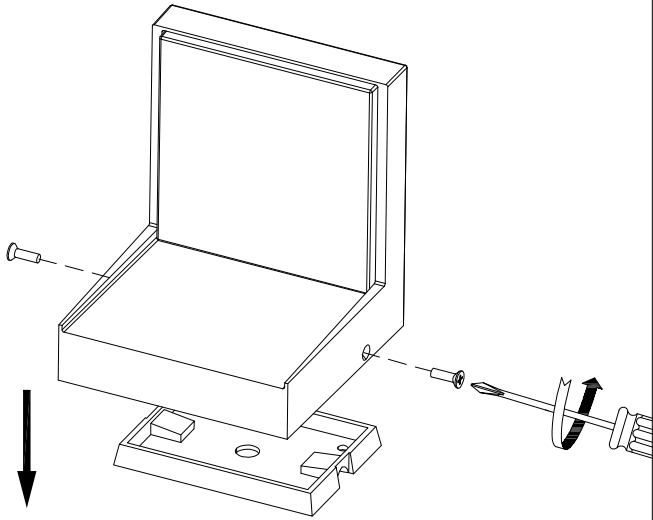

#### Logistics

Energy Efficiency: LED A++  
EAN Code: 8435381400514  
Net Weight (Kg): 0.785  
Weight in Kg (packaged): 0.889  
Packing: 145 x 120 x 130  
Masterbox: 8

The photograph may not match the reference exactly. Please read the product description to identify the finish.

PLANTILLA DE INSTALACIÓN  
INSTALLATION TEMPLATE

①

②

③

④