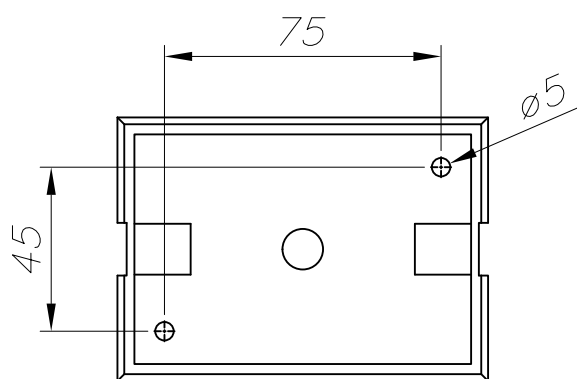

#### Logistics

Energy Efficiency: LED A++  
EAN Code: 8435381400514  
Net Weight (Kg): 0.785  
Weight in Kg (packaged): 0.889  
Packing: 145 x 120 x 130  
Masterbox: 8

The photograph may not match the reference exactly. Please read the product description to identify the finish.