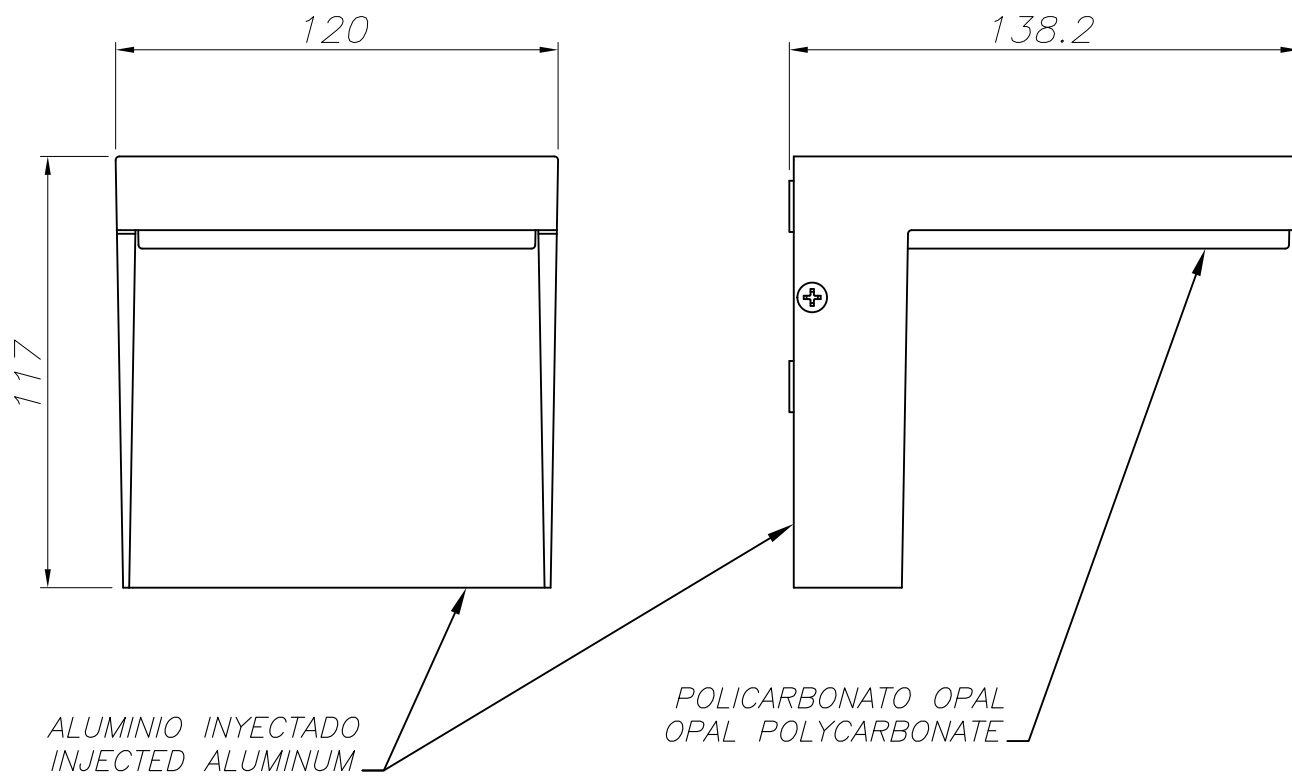

#### Logistics

Energy Efficiency: LED A++  
EAN Code: 8435381400514  
Net Weight (Kg): 0.785  
Weight in Kg (packaged): 0.889  
Packing: 145 x 120 x 130  
Masterbox: 8

The photograph may not match the reference exactly. Please read the product description to identify the finish.