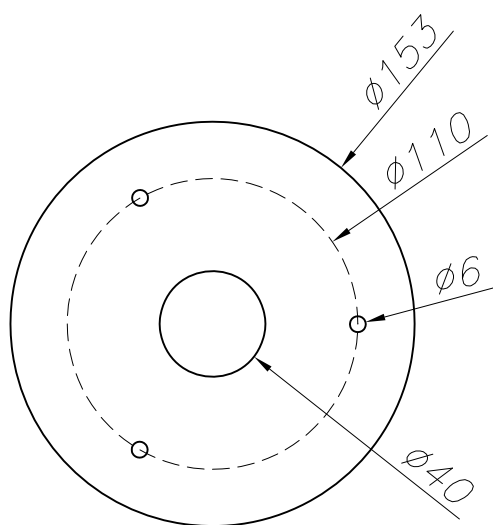

Finish
White
Opal

Material
Methacrylate
Methacrylate

TECHNICAL CHARACTERISTICS

Light source

Lampholder: 1 x E27
Output (W): MAX 100W
Total power consumption (W): 100
Real Lumen: 997
Quantity: 1
Lm/Real W: 43
UGR: 16.0

GEAR

Voltage / Frequency: 230V/50-60Hz

Luminaire

Double cable exit: No
Drainage: No
Seaside: Yes
Uv Protection: Yes
Warranty: 5 Years

Logistics

Energy Efficiency: NO BULB
EAN Code: 8435111082775
Net Weight (Kg): 0.970
Weight in Kg (packaged): 1.349
Packing: 305 x 305 x 305
Masterbox: 4