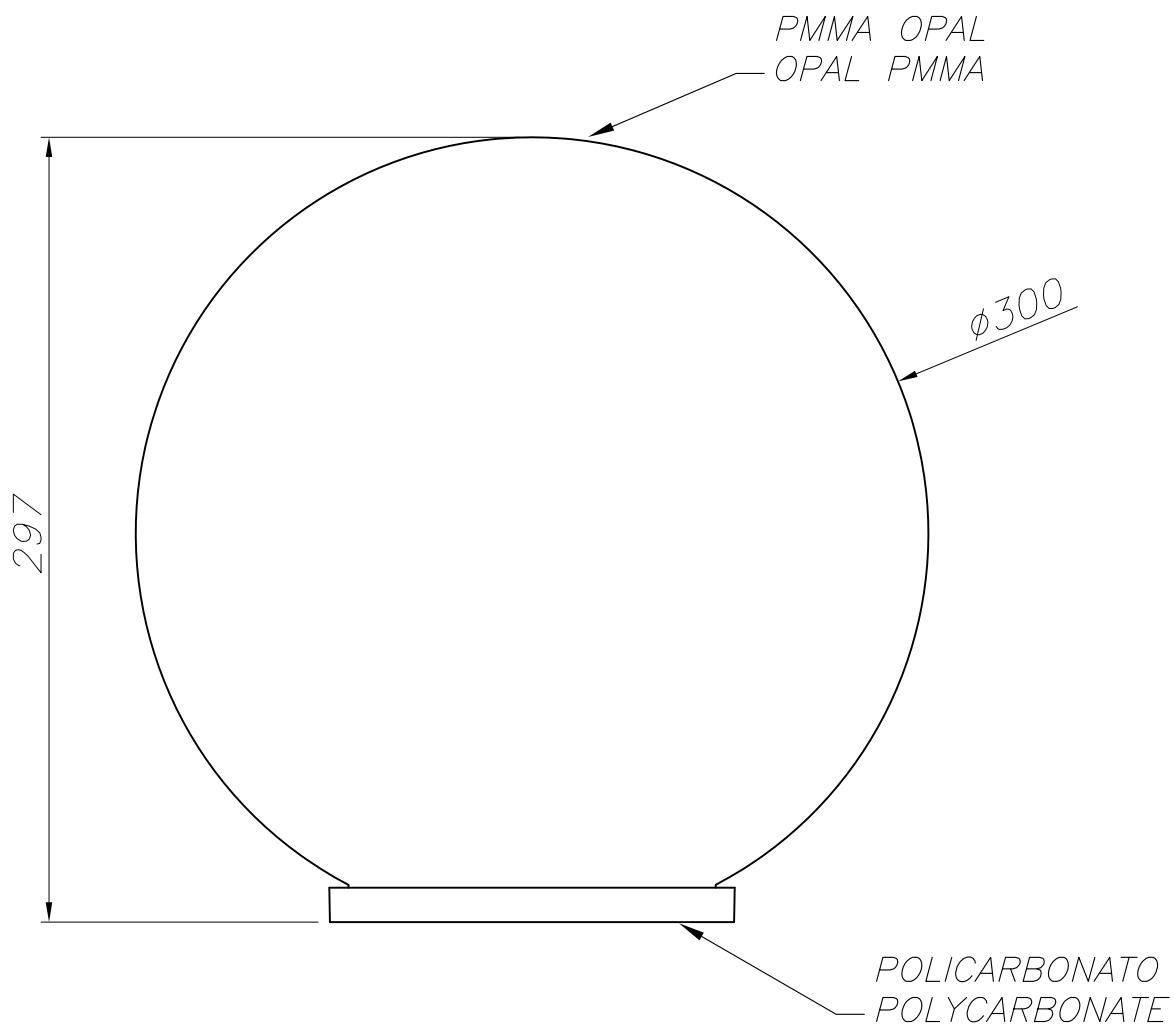

CISNE Surface Table lamp

Description

Chillout for outdoor use.

For uplighting. Includes spike for ground or lawn mounting. Suitable for installation in marine environments. Structure material: Methacrylate. Structure finish: White. Diffuser material: Methacrylate. Diffuser finish: Opal. UV protection. Warranty: 5 Years.

Finish
White
Opal

Material
Methacrylate
Methacrylate

TECHNICAL CHARACTERISTICS

Light source

Lampholder: 1 x E27
Output (W): MAX 100W
Total power consumption (W): 100
Real Lumen: 997
Quantity: 1
Lm/Real W: 43
UGR: 16.0

GEAR

Voltage / Frequency: 230V/50-60Hz

Luminaire

Double cable exit: No
Drainage: No
Seaside: Yes
Uv Protection: Yes
Warranty: 5 Years

Logistics

Energy Efficiency: NO BULB
EAN Code: 8435111082775
Net Weight (Kg): 0.970
Weight in Kg (packaged): 1.349
Packing: 305 x 305 x 305
Masterbox: 4