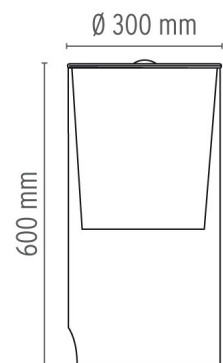

ELECTRICAL

Emergency	Without
Switching	ON/OFF Switch for each lamp on power cord
Voltage (V)	230

AOY

designed by Achille Castiglioni

Table lamp providing diffused light

F0200071 Opal glass

PHYSICAL

Supply	Power cord
Cord length (mm)	2350
Construction material	Glass
Weight (kg)	12.1

Socket:
E27

Lamp type:
LED

AOY

designed by Achille Castiglioni

Table lamp providing diffused light

F0200071 Opal glass

DIMENSIONS

CERTIFICATIONS