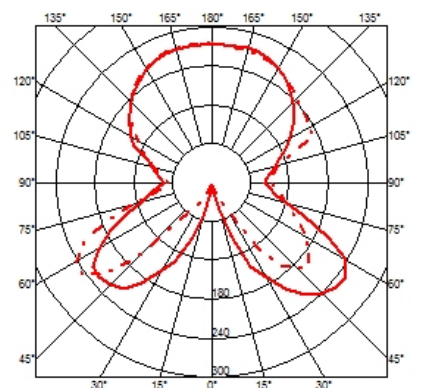

FLOS

AOY

Mounting	Table
Lamps description	1 x 70W E27 HSGS + 1 x MAX 100W E27 HSGSA or 1 LED 8W E27 900lm
Environment	Indoor
Finish	Opal glass
Technical description	Table lamp providing diffused light. Clear glass cylindrical lamp body. White opaline glass diffuser and reflector.

ELECTRICAL

Emergency	Without
Switching	ON/OFF Switch for each lamp on power cord
Voltage (V)	230

AOY

designed by Achille Castiglioni

Table lamp providing diffused light

F0200071 Opal glass

PHYSICAL

Supply	Power cord
Cord length (mm)	2350
Construction material	Glass
Weight (kg)	12.1

DIMENSIONS

CERTIFICATIONS

AOY . Lamps

HSGSA 100W E27

Lamp wattage:
100 W

Lamp category:
Incandescent

Socket:
E27

Lamp type:
HSGSA