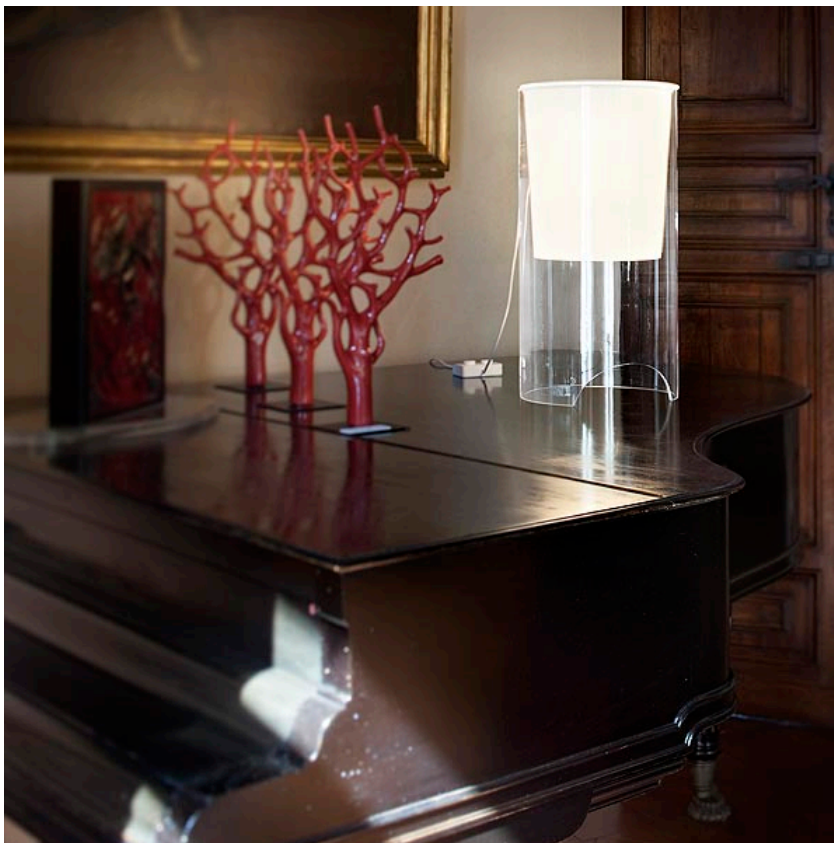

FLOS

AOY

Mounting	Table
Lamps description	1 x 70W E27 HSGS + 1 x MAX 100W E27 HSGSA or 1 LED 8W E27 900lm
Environment	Indoor
Finish	Opal glass
Technical description	Table lamp providing diffused light. Clear glass cylindrical lamp body. White opaline glass diffuser and reflector.

ELECTRICAL

Emergency	Without
Switching	ON/OFF Switch for each lamp on power cord
Voltage (V)	230

AOY

designed by Achille Castiglioni

Table lamp providing diffused light

F0200071 Opal glass

PHYSICAL

Supply	Power cord
Cord length (mm)	2350
Construction material	Glass
Weight (kg)	12.1

DIMENSIONS

CERTIFICATIONS

AOY . Lamps

HSGSA 100W E27

Lamp wattage:
100 W

Lamp category:
Incandescent

Socket:
E27

Lamp type:
HSGSA

Socket:
E27

Lamp type:
LED

AOY

designed by Achille Castiglioni

Table lamp providing diffused light

F0200071 Opal glass

DIMENSIONS

CERTIFICATIONS