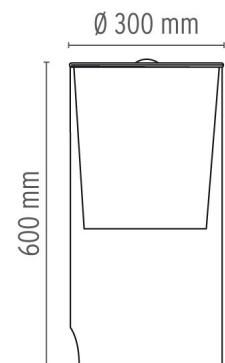

FLOS

AOY

Mounting	Table
Lamps description	1 x 70W E27 HSGS + 1 x MAX 100W E27 HSGSA or 1 LED 8W E27 900lm
Environment	Indoor
Finish	Opal glass
Technical description	Table lamp providing diffused light. Clear glass cylindrical lamp body. White opaline glass diffuser and reflector.

ELECTRICAL

Emergency	Without
Switching	ON/OFF Switch for each lamp on power cord
Voltage (V)	230

AOY

designed by Achille Castiglioni

Table lamp providing diffused light

F0200071 Opal glass

PHYSICAL

Supply	Power cord
Cord length (mm)	2350
Construction material	Glass
Weight (kg)	12.1

DIMENSIONS

CERTIFICATIONS

AOY . Lamps

HSGSA 100W E27

Lamp wattage:
100 W

Lamp category:
Incandescent

Socket:
E27

Lamp type:
HSGSA