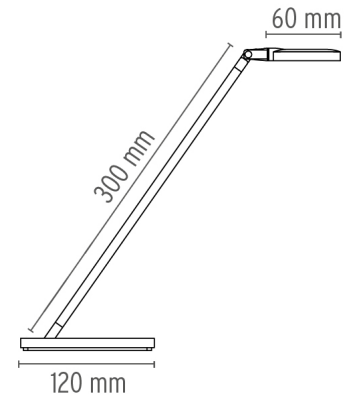

## MINI KELVIN LED

<b>Mounting</b>	Table
<b>Lamps description</b>	36 TOP LED 3000K 216lm total CRI80 - 4W dimming
<b>Environment</b>	Indoor
<b>Finish</b>	Chrome
<b>Technical description</b>	Table lamp providing direct light. Head in pressofused aluminium, diffuser in photo-engraved methacrylate with aluminium surround. Power pack on plug, base in pressofused zamak. Directionable head. ON/OFF switch with Soft Touch technology and light flow adjustment to 2 intensities (100% - 50% - 0%). Power pack on plug with interchangeable plugs.

### DIMENSIONS