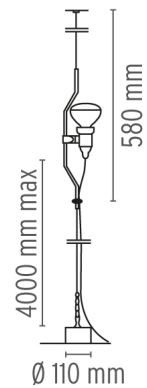

FLOS

PARENTESI

Aiming	Adjustable
Mounting	Pendant
Type of ceiling pendant	Ceiling to floor steel cable
Lamps description	1 x MAX 105W E27 R125 HSGSR or 1 LED 8W E27 900lm 2700K
Environment	Indoor
Finish	White, Black, Nickel, Red
Design awards	Compasso d'Oro 1979
Technical description	Lamp providing direct light. Lamp moves vertically via sliding of a painted or nickel-plated shaped steel tube on a ceiling-to-floor steel cable (4000 mm long). Fixture head made of injection-molded black elastomer housing a switch. Length of power cord from lamp-holder 4000 mm. Net weight 3 kg.

ELECTRICAL

Emergency	Without
Switching	Fixture head made of injection-molded black elastomer housing a switch
Voltage (V)	230

PHYSICAL

Supply	Power cord
Construction material	Elastomer, Steel
Weight (kg)	3.6

Parentesi

designed by Achille Castiglioni with Pio Manzu

Lamp providing direct light

● F5400009	White
● F5400030	Black
● F5400035	Red
● F5400058	Nickel

DIMENSIONS

CERTIFICATIONS

IP
20

Parentesi .Accessories

Lamp type:

LED

Parentesi

designed by Achille Castiglioni with Pio Manzu

Lamp providing direct light

- F5400009 White
- F5400030 Black
- F5400035 Red
- F5400058 Nickel

DIMENSIONS

CERTIFICATIONS