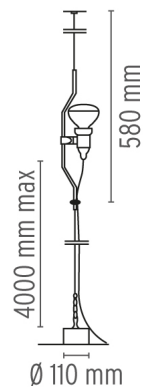

FLOS

PARENTESI

Aiming	Adjustable
Mounting	Pendant
Type of ceiling pendant	Ceiling to floor steel cable
Lamps description	1 x MAX 105W E27 R125 HSGSR or 1 LED 8W E27 900lm 2700K
Environment	Indoor
Finish	White, Black, Nickel, Red
Design awards	Compasso d'Oro 1979
Technical description	Lamp providing direct light. Lamp moves vertically via sliding of a painted or nickel-plated shaped steel tube on a ceiling-to-floor steel cable (4000 mm long). Fixture head made of injection-molded black elastomer housing a switch. Length of power cord from lamp-holder 4000 mm. Net weight 3 kg.

ELECTRICAL

Emergency	Without
Switching	Fixture head made of injection-molded black elastomer housing a switch
Voltage (V)	230

PHYSICAL

Supply	Power cord
Construction material	Elastomer, Steel
Weight (kg)	3.6

HSGSR

**LED 8W E27 900lm
2700K**

Lamp wattage:

8 W

Lamp category:

LED

Socket:

E27

Lamp type:

LED

Parentesi

designed by Achille Castiglioni with Pio Manzu

Lamp providing direct light

- F5400009 White
- F5400030 Black
- F5400035 Red
- F5400058 Nickel

DIMENSIONS

CERTIFICATIONS