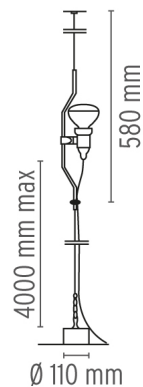

FLOS

PARENTESI

Aiming	Adjustable
Mounting	Pendant
Type of ceiling pendant	Ceiling to floor steel cable
Lamps description	1 x MAX 105W E27 R125 HSGSR or 1 LED 8W E27 900lm 2700K
Environment	Indoor
Finish	White, Black, Nickel, Red
Design awards	Compasso d'Oro 1979
Technical description	Lamp providing direct light. Lamp moves vertically via sliding of a painted or nickel-plated shaped steel tube on a ceiling-to-floor steel cable (4000 mm long). Fixture head made of injection-molded black elastomer housing a switch. Length of power cord from lamp-holder 4000 mm. Net weight 3 kg.

ELECTRICAL

Emergency	Without
Switching	Fixture head made of injection-molded black elastomer housing a switch
Voltage (V)	230

PHYSICAL

Supply	Power cord
Construction material	Elastomer, Steel
Weight (kg)	3.6

Parentesi complement element

Parentesi

designed by Achille Castiglioni with Pio Manzu

Lamp providing direct light

- F540009 White
- F540030 Black
- F540035 Red
- F540058 Nickel

DIMENSIONS

CERTIFICATIONS

Parentesi . Lamps

Lamp type:

LED

Parentesi

designed by Achille Castiglioni with Pio Manzu

Lamp providing direct light

- F5400009 White
- F5400030 Black
- F5400035 Red
- F5400058 Nickel

DIMENSIONS

CERTIFICATIONS