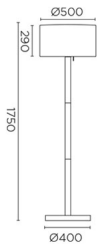

25-9614-14-M1

V0

SMOOTH Floor lamp

Designer: Francesc Vilaró

Description

Chillout for outdoor use.

For general lighting. Specially designed to conceal all mounting screws. Suitable for installation in marine environments. Cable meters included: 5. Structure material: High purity aluminium. Structure finish: White. Diffuser material: Polyethylene. Diffuser finish: White. UV protection. Warranty: 5 Years.

Finish

White
White