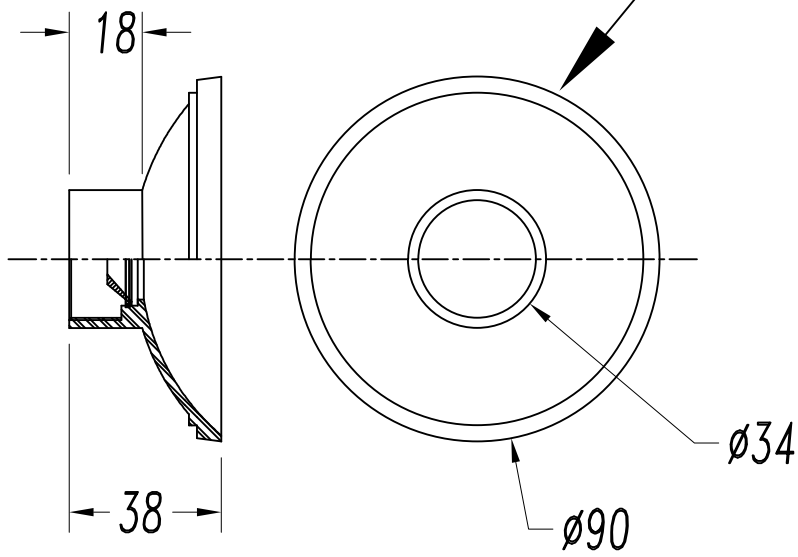

TECHNICAL CHARACTERISTICS

Type:	Wall fixture
IP Protection degrees:	IP20
Light source 1:	1 x LED
Bulb specified at the product label	7W Warm White - 2700K 550 lm ^(N) CRI 80
Total power consumption (W):	8,6W
Angle of the optics / Reflector:	120°
Voltage / Frequency:	100-240VAC/50-60Hz
Warranty:	2
Option to extend the guarantee:	5
Units per box:	12
Net Weight (Kg):	0.485
EAN Code:	8435381444952

355°

0° a 90°

MATERIALS / FINISHES

Structure material: Aluminium
Structure finish: Dark brown

Diffuser material: Aluminium
Diffuser finish:

GEAR

Multi-voltage electronic gear included (Yes)

1