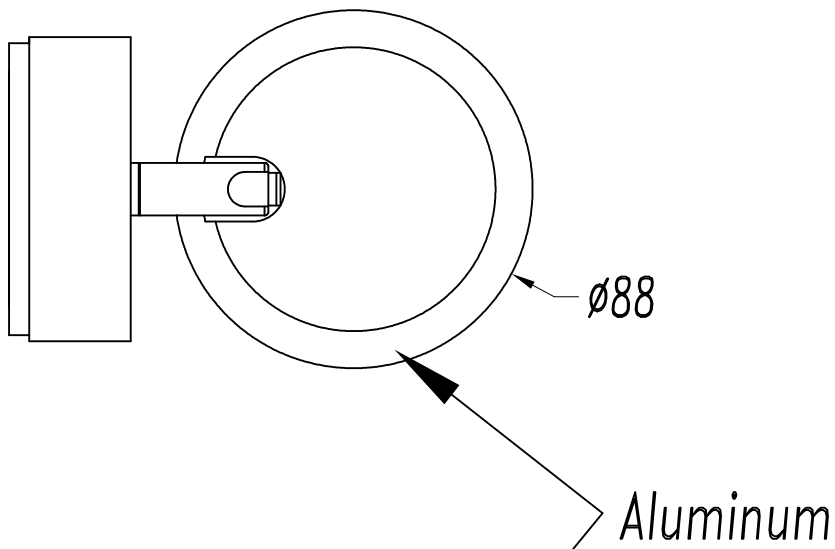

TECHNICAL CHARACTERISTICS

Type:	Wall fixture
IP Protection degrees:	IP20
Light source 1:	1 x LED
Bulb specified at the product label	7W Warm White - 2700K 550 lm ^(N) CRI 80
Total power consumption (W):	8,6W
Angle of the optics / Reflector:	120°
Voltage / Frequency:	100-240VAC/50-60Hz
Warranty:	2
Option to extend the guarantee:	5
Units per box:	12
Net Weight (Kg):	0.485
EAN Code:	8435381444952

355°

0° a 90°

MATERIALS / FINISHES

Structure material: Aluminium
Structure finish: Dark brown

Diffuser material: Aluminium
Diffuser finish:

GEAR

Multi-voltage electronic gear included (Yes)

1