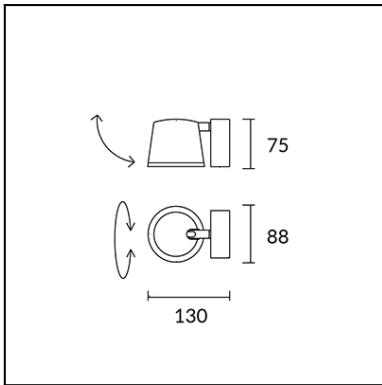

Design by Lluscà

The photograph may not match the reference exactly. Please read the product description to identify the finish.

[Download photometric file .ldt /.ies](#)

[Click on image to download energy label](#)

TECHNICAL CHARACTERISTICS

Type:	Wall fixture
IP Protection degrees:	IP20
Light source 1:	1 x LED
Bulb specified at the product label	7W Warm White - 2700K 550 lm ^(N) CRI 80
Total power consumption (W):	8,6W
Angle of the optics / Reflector:	120°
Voltage / Frequency:	100-240VAC/50-60Hz
Warranty:	2
Option to extend the guarantee:	5
Units per box:	12
Net Weight (Kg):	0.485
EAN Code:	8435381444952