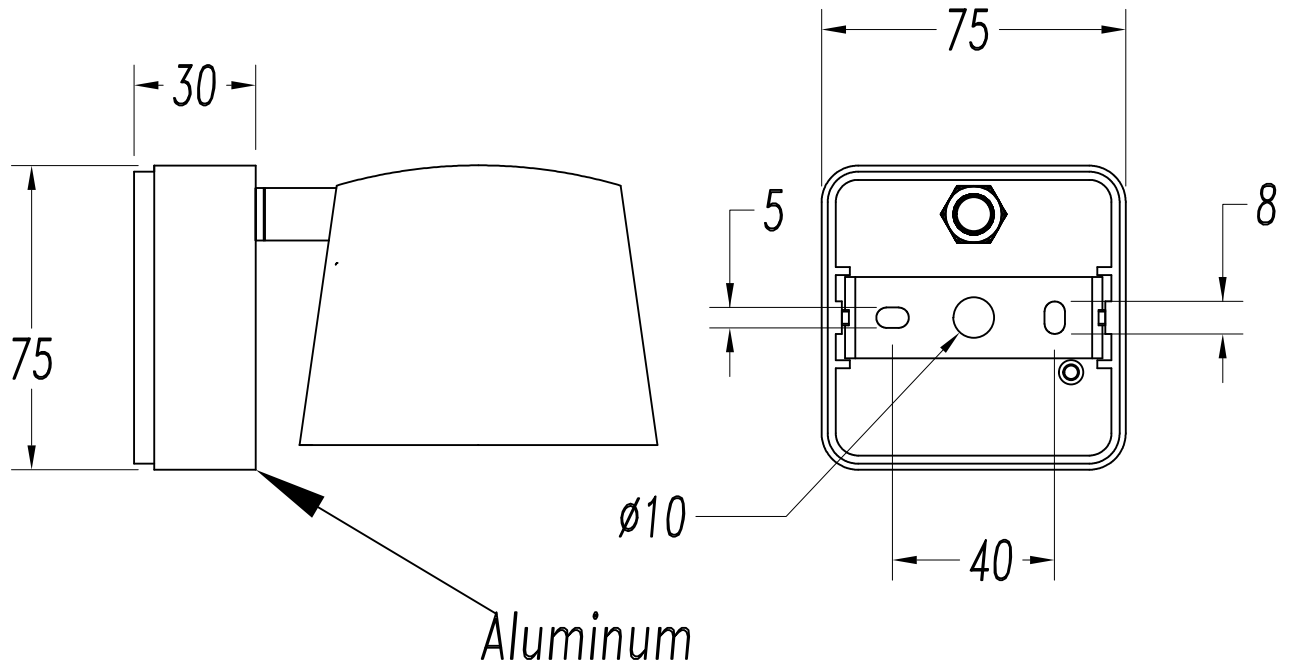

TECHNICAL CHARACTERISTICS

Type:	Wall fixture
IP Protection degrees:	IP20
Light source 1:	1 x LED
Bulb specified at the product label	7W Warm White - 2700K 550 lm ^(N) CRI 80
Total power consumption (W):	8,6W
Angle of the optics / Reflector:	120°
Voltage / Frequency:	100-240VAC/50-60Hz
Warranty:	2
Option to extend the guarantee:	5
Units per box:	12
Net Weight (Kg):	0.485
EAN Code:	8435381444952

355°

0° a 90°

MATERIALS / FINISHES

Structure material: Aluminium
Structure finish: Dark brown

Diffuser material: Aluminium
Diffuser finish:

GEAR

Multi-voltage electronic gear included (Yes)

1