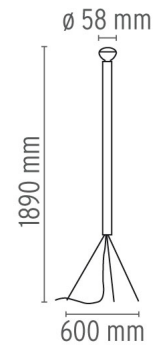

## LUMINATOR

<b>Mounting</b>	Floor
<b>Lamps description</b>	1 LED 8W E27 750lm 2700K
<b>Environment</b>	Indoor
<b>Finish</b>	Anthracite
<b>Design awards</b>	Compasso d'Oro 1955
<b>Technical description</b>	Floor lamp providing indirect light. Bulb with reflector. Iron stem with vitrified enamel finish. Painted galvanized metal legs.

## DIMENSIONS

## PHYSICAL

<b>Supply</b>	Power cord
<b>Cord length (mm)</b>	2800
<b>Construction material</b>	Metal
<b>Weight (kg)</b>	4.1

### DIMENSIONS