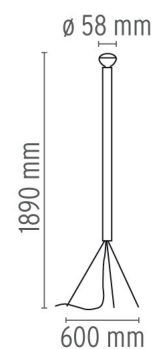

## DIMENSIONS

## PHYSICAL

<b>Supply</b>	Power cord
<b>Cord length (mm)</b>	2800
<b>Construction material</b>	Metal
<b>Weight (kg)</b>	4.1

### DIMENSIONS