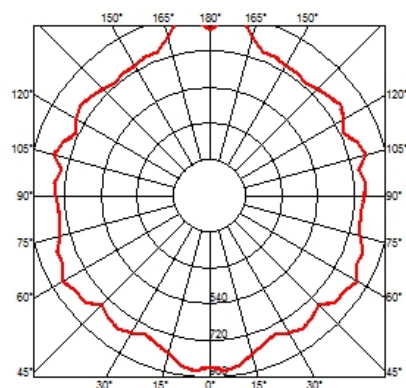

CERTIFICATIONS