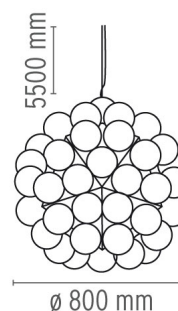

## TARAXACUM 88 SI

<b>Mounting</b>	Pendant
<b>Type of ceiling pendant</b>	Suspension steel cable
<b>Lamps description</b>	60 x MAX 28W E27 HSGSG or 60 LED 3/5W E27 2500K
<b>Environment</b>	Indoor
<b>Finish</b>	Polished aluminum
<b>Technical description</b>	Suspension fixture providing direct and reflected lighting. Structure formed by 20 pressed, polished aluminum triangles. 60 clear Globolux lamps housed around the structure. Steel ceiling fitting and rose.

## PHYSICAL

<b>Construction material</b>	Aluminum
<b>Weight (kg)</b>	10.6

## DIMENSIONS

### DIMENSIONS